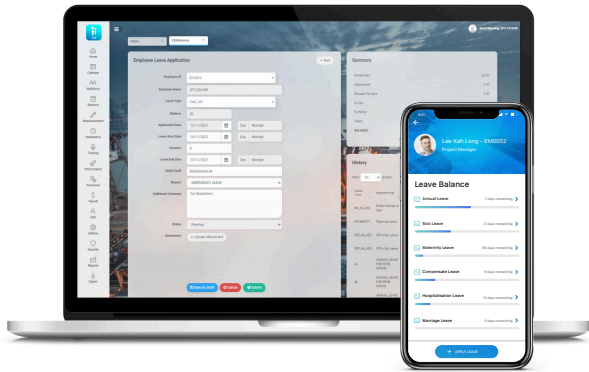

## Digitalize Your Leave Management

Runs in iOS, Android, and Web

# The leave management solution for small & medium enterprises

The eLeave Application is developed to enable employees to submit leave requests electronically via web browser or mobile application. Those leaves can be approved online by the appropriate approving officers. This is a paperless system that is practical, quick, and easy to use.

## Key Features of eLeave Application